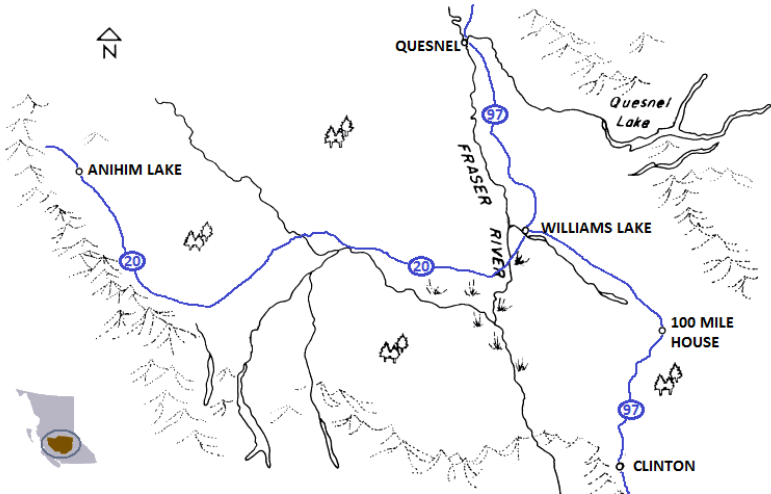

The width of the bars represents the likelihood of encountering the species, in a given month, **and in the appropriate habitat**

Status Codes

- N Nests in checklist area
- P Probably nests in checklist area
- I Introduced
- R Recent addition to checklist
- C Change to species name
- ↑ Increased significantly in recent years
- ↓ Decreased significantly in recent years

The area covered by this checklist follows the boundaries of the former Cariboo Forest Region and extends from north of Quesnel to south of Clinton, and from the Cariboo Mountains west to the Coast Mountains beyond Anahim Lake

Becher Prairie ponds: on the plateau West of the Fraser River

Horsefly Bay: on Quesnel Lake at the mouth of the Horsefly River

100 Mile Marsh: 100 Mile House

Walker Valley: 108 Mile House

Churn Creek Provincial Park: 50 km south of Alkali Lake